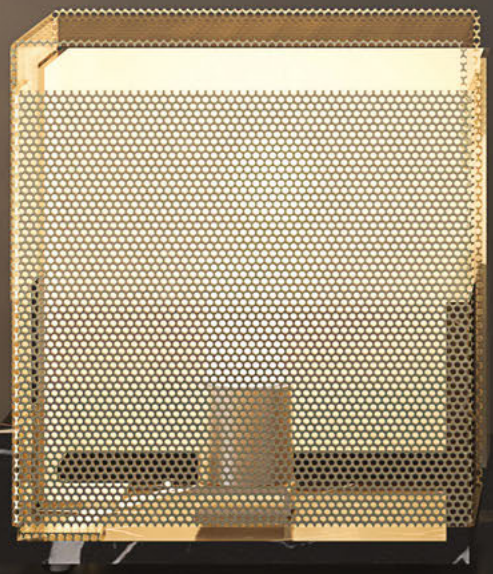

SLEEPER

GLOBAL HOTEL DESIGN

MAY | JUNE 2019

Shinola Hotel

The luxury goods brand ventures into hospitality with a handcrafted hotel in its home town of Detroit

Jean-Philippe Nuel

The French designer brings his own style of classic elegance to Europe's heritage buildings

Belmond Cadogan

Charm, character and craftsmanship come together at Belmond's London debut

strato table lamp

OXEN_{LUCE}

NEXO LUCE
Frame Table Lamp

Part of its geometric-inspired Oxen collection, the Frame Table Lamp from Nexo Luce features an opal glass conic diffuser in white, which is framed by a metal structure in a satin champagne finish. The metal frame can be finished in black for a minimalist monochrome aesthetic, with suspension and floor versions of the lamp are also available.