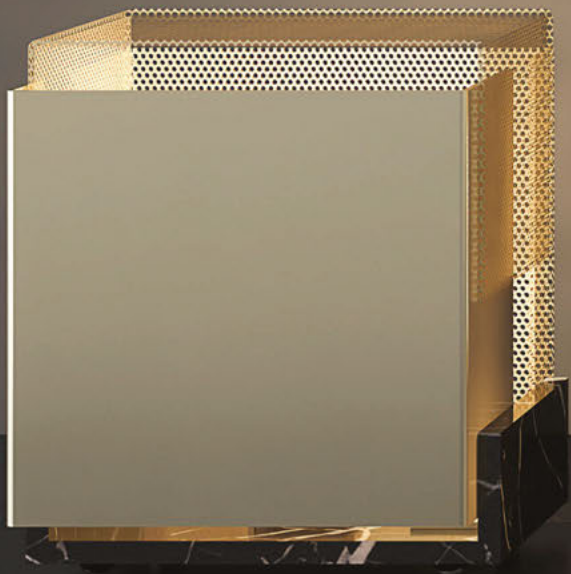

SLEEPER

GLOBAL HOTEL DESIGN

MAY | JUNE 2019

Shinola Hotel

The luxury goods brand ventures into hospitality with a handcrafted hotel in its home town of Detroit

Jean-Philippe Nuel

The French designer brings his own style of classic elegance to Europe's heritage buildings

Belmond Cadogan

Charm, character and craftsmanship come together at Belmond's London debut

strato table lamp

OXEN_{LUCE}

NEXO LUCE
Frame Table Lamp

Part of its geometric-inspired Oxen collection, the Frame Table Lamp from Nexo Luce features an opal glass conic diffuser in white, which is framed by a metal structure in a satin champagne finish. The metal frame can be finished in black for a minimalist monochrome aesthetic, with suspension and floor versions of the lamp are also available.