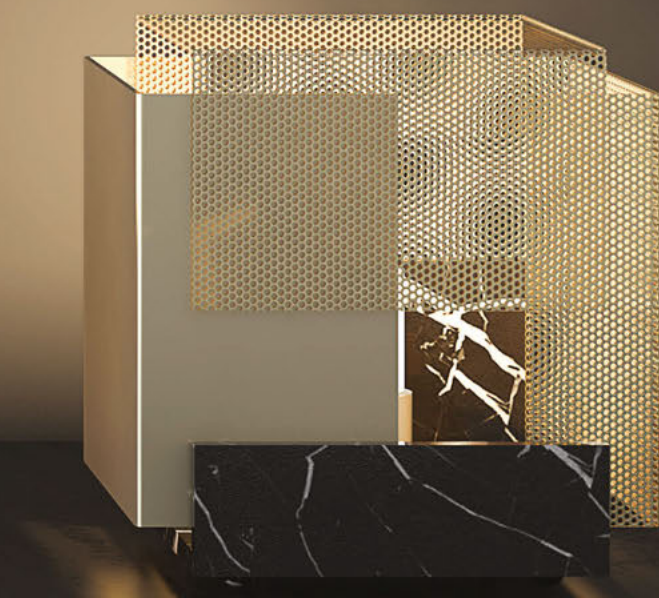

SLEEPER

GLOBAL HOTEL DESIGN

MAY | JUNE 2019

Shinola Hotel

The luxury goods brand ventures into hospitality with a handcrafted hotel in its home town of Detroit

Jean-Philippe Nuel

The French designer brings his own style of classic elegance to Europe's heritage buildings

Belmond Cadogan

Charm, character and craftsmanship come together at Belmond's London debut

strato table lamp

OXEN_{LUCE}

NEXO LUCE
Frame Table Lamp

Part of its geometric-inspired Oxen collection, the Frame Table Lamp from Nexo Luce features an opal glass conic diffuser in white, which is framed by a metal structure in a satin champagne finish. The metal frame can be finished in black for a minimalist monochrome aesthetic, with suspension and floor versions of the lamp are also available.