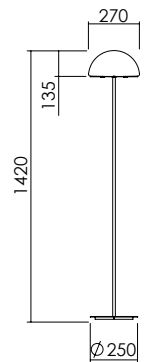

## LUNA Floor lamp

Floor lamp with metal body and glass diffuser in semi-spheric shape.

*Lampada da terra con corpo in metallo e diffusore semisferico in vetro.*

LIGHT SOURCE | FONTE LUMINOSA

DIMENSIONS | DIMENSIONI

G9 max 5W LED

IP20

7157E0

FINISHES | FINITURE

CODE | CODICE

Body | Corpo

Shade | Paralume

**BL**  
Polished Copper  
Rame Lucido