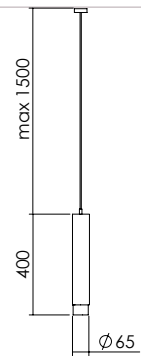

LIGHT SOURCE | FONTE LUMINOSA

GU10 max 6W LED

IP20   

DIMENSIONS | DIMENSIONI

7115A1

FINISHES | FINITURE

Body | Corpo

Shade | Paralume