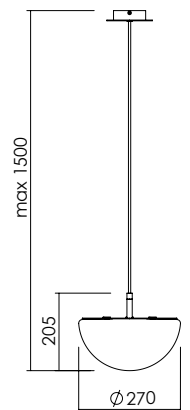

LUNA Pendant

Pendant lamp with metal body and glass diffuser in semi-spheric shape.

Sospensione con corpo in metallo e diffusore semisferico in vetro.

LIGHT SOURCE | FONTE LUMINOSA

DIMENSIONS | DIMENSIONI

G9 max 5W LED

IP20   

7103A0

FINISHES | FINITURE

CODE | CODICE

Body | Corpo

Shade | Paralume

 **BL**
Polished Copper
Rame Lucido