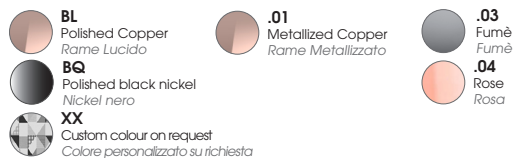

## CHROME Floor Lamp

Floor lamp made with steel tube and glass diffuser available in different finishes.

*Lampada da terra con tubo in acciaio e paralume in vetro disponibile in diverse finiture.*

LIGHT SOURCE | FONTE LUMINOSA

DIMENSIONS | DIMENSIONI

3xG9 max 5W LED

IP20

7006E2

FINISHES | FINITURE

CODE | CODICE

Body | Corpo

Shade | Paralume

MAIN CODE CODICE BASE	SHAPE FORMA	VARIABLE VARIANTE	SHADE PARALUME	COLOR COLORE
7006	E2	.001	.01	BL
			.03	BQ
			.04	XX

CODE EXAMPLE:  
Chrome floor lamp with  
polished copper finish and  
rose glass shade  
7006E2.001.04BL

ESEMPIO DI CODIFICA:  
Chrome lampada da terra  
con finitura rame lucido e  
paralume in vetro rosa  
7006E2.001.04BL