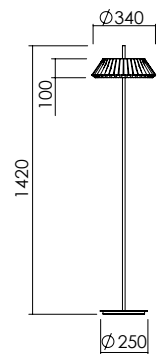

## CHROME Floor Lamp

Floor lamp made with steel tube and glass diffuser available in different finishes.

*Lampada da terra con tubo in acciaio e paralume in vetro disponibile in diverse finiture.*

LIGHT SOURCE | FONTE LUMINOSA

DIMENSIONS | DIMENSIONI

3xG9 max 5W LED

IP20

7006E2

FINISHES | FINITURE

CODE | CODICE

Body | Corpo

Shade | Paralume

MAIN CODE CODICE BASE	SHAPE FORMA	VARIABLE VARIANTE	SHADE PARALUME	COLOR COLORE
7006	E2	.001	.01	BL
			.03	BQ
			.04	XX

CODE EXAMPLE:  
Chrome floor lamp with  
polished copper finish and  
rose glass shade  
7006E2.001.04BL