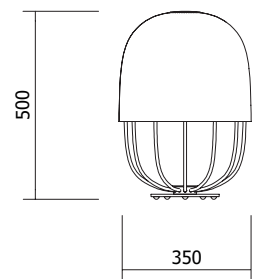

DIMENSIONS | DIMENSIONI

E27 max 12W LED

IP20

7001D1

CODE | CODICE

FINISHES | FINITURE

Body | Corpo

Shade | Paralume